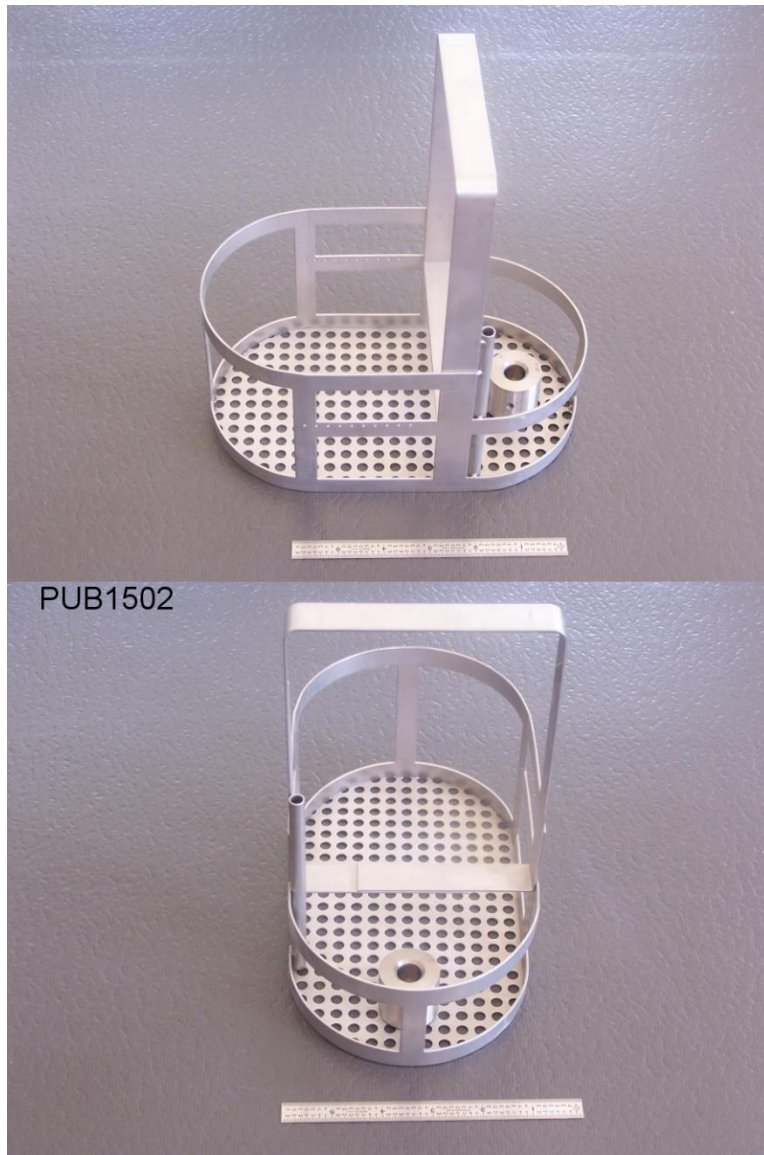

Large Basket Part Number PUB1502

The **Large Basket** holds a **Sentry** and a test container up to 4.9” (124mm) in diameter. Multiple smaller containers can be placed in a **Large Basket** for nesting. The entire assembly is inserted in a pasteurizer to run a test.